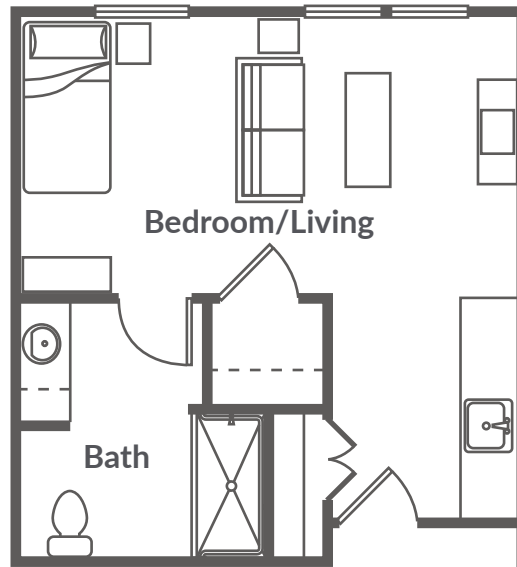

# The Champion Forest

415 Sq. Ft.

LIVE LIFE WELL™