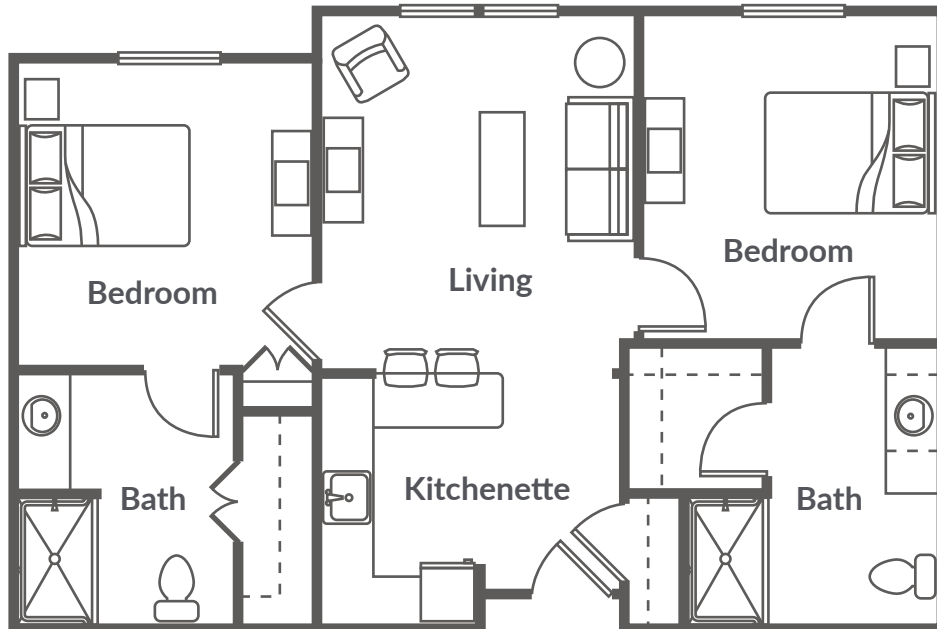

RETIREMENT CENTER MANAGEMENT

The Cypresswood

799 Sq. Ft.

LIVE LIFE WELL™