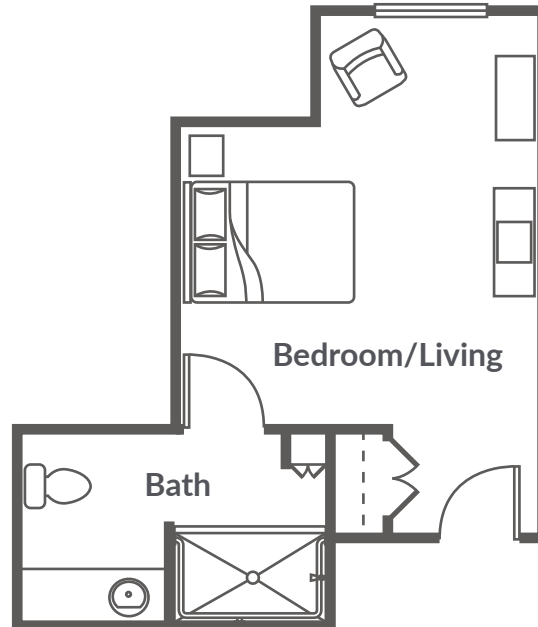

RETIREMENT CENTER MANAGEMENT

The Enchanted Oaks

256 – 286 Sq. Ft.

LIVE LIFE WELL™