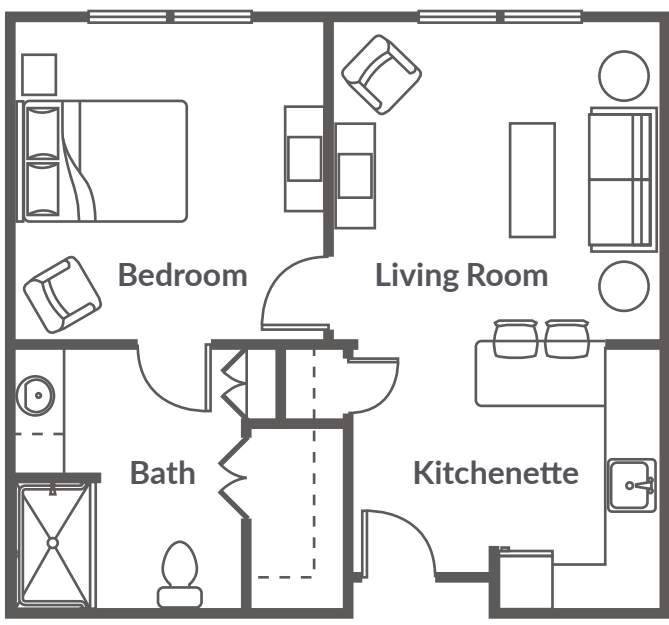

RETIREMENT CENTER MANAGEMENT

The Louetta

519 – 584 Sq. Ft.